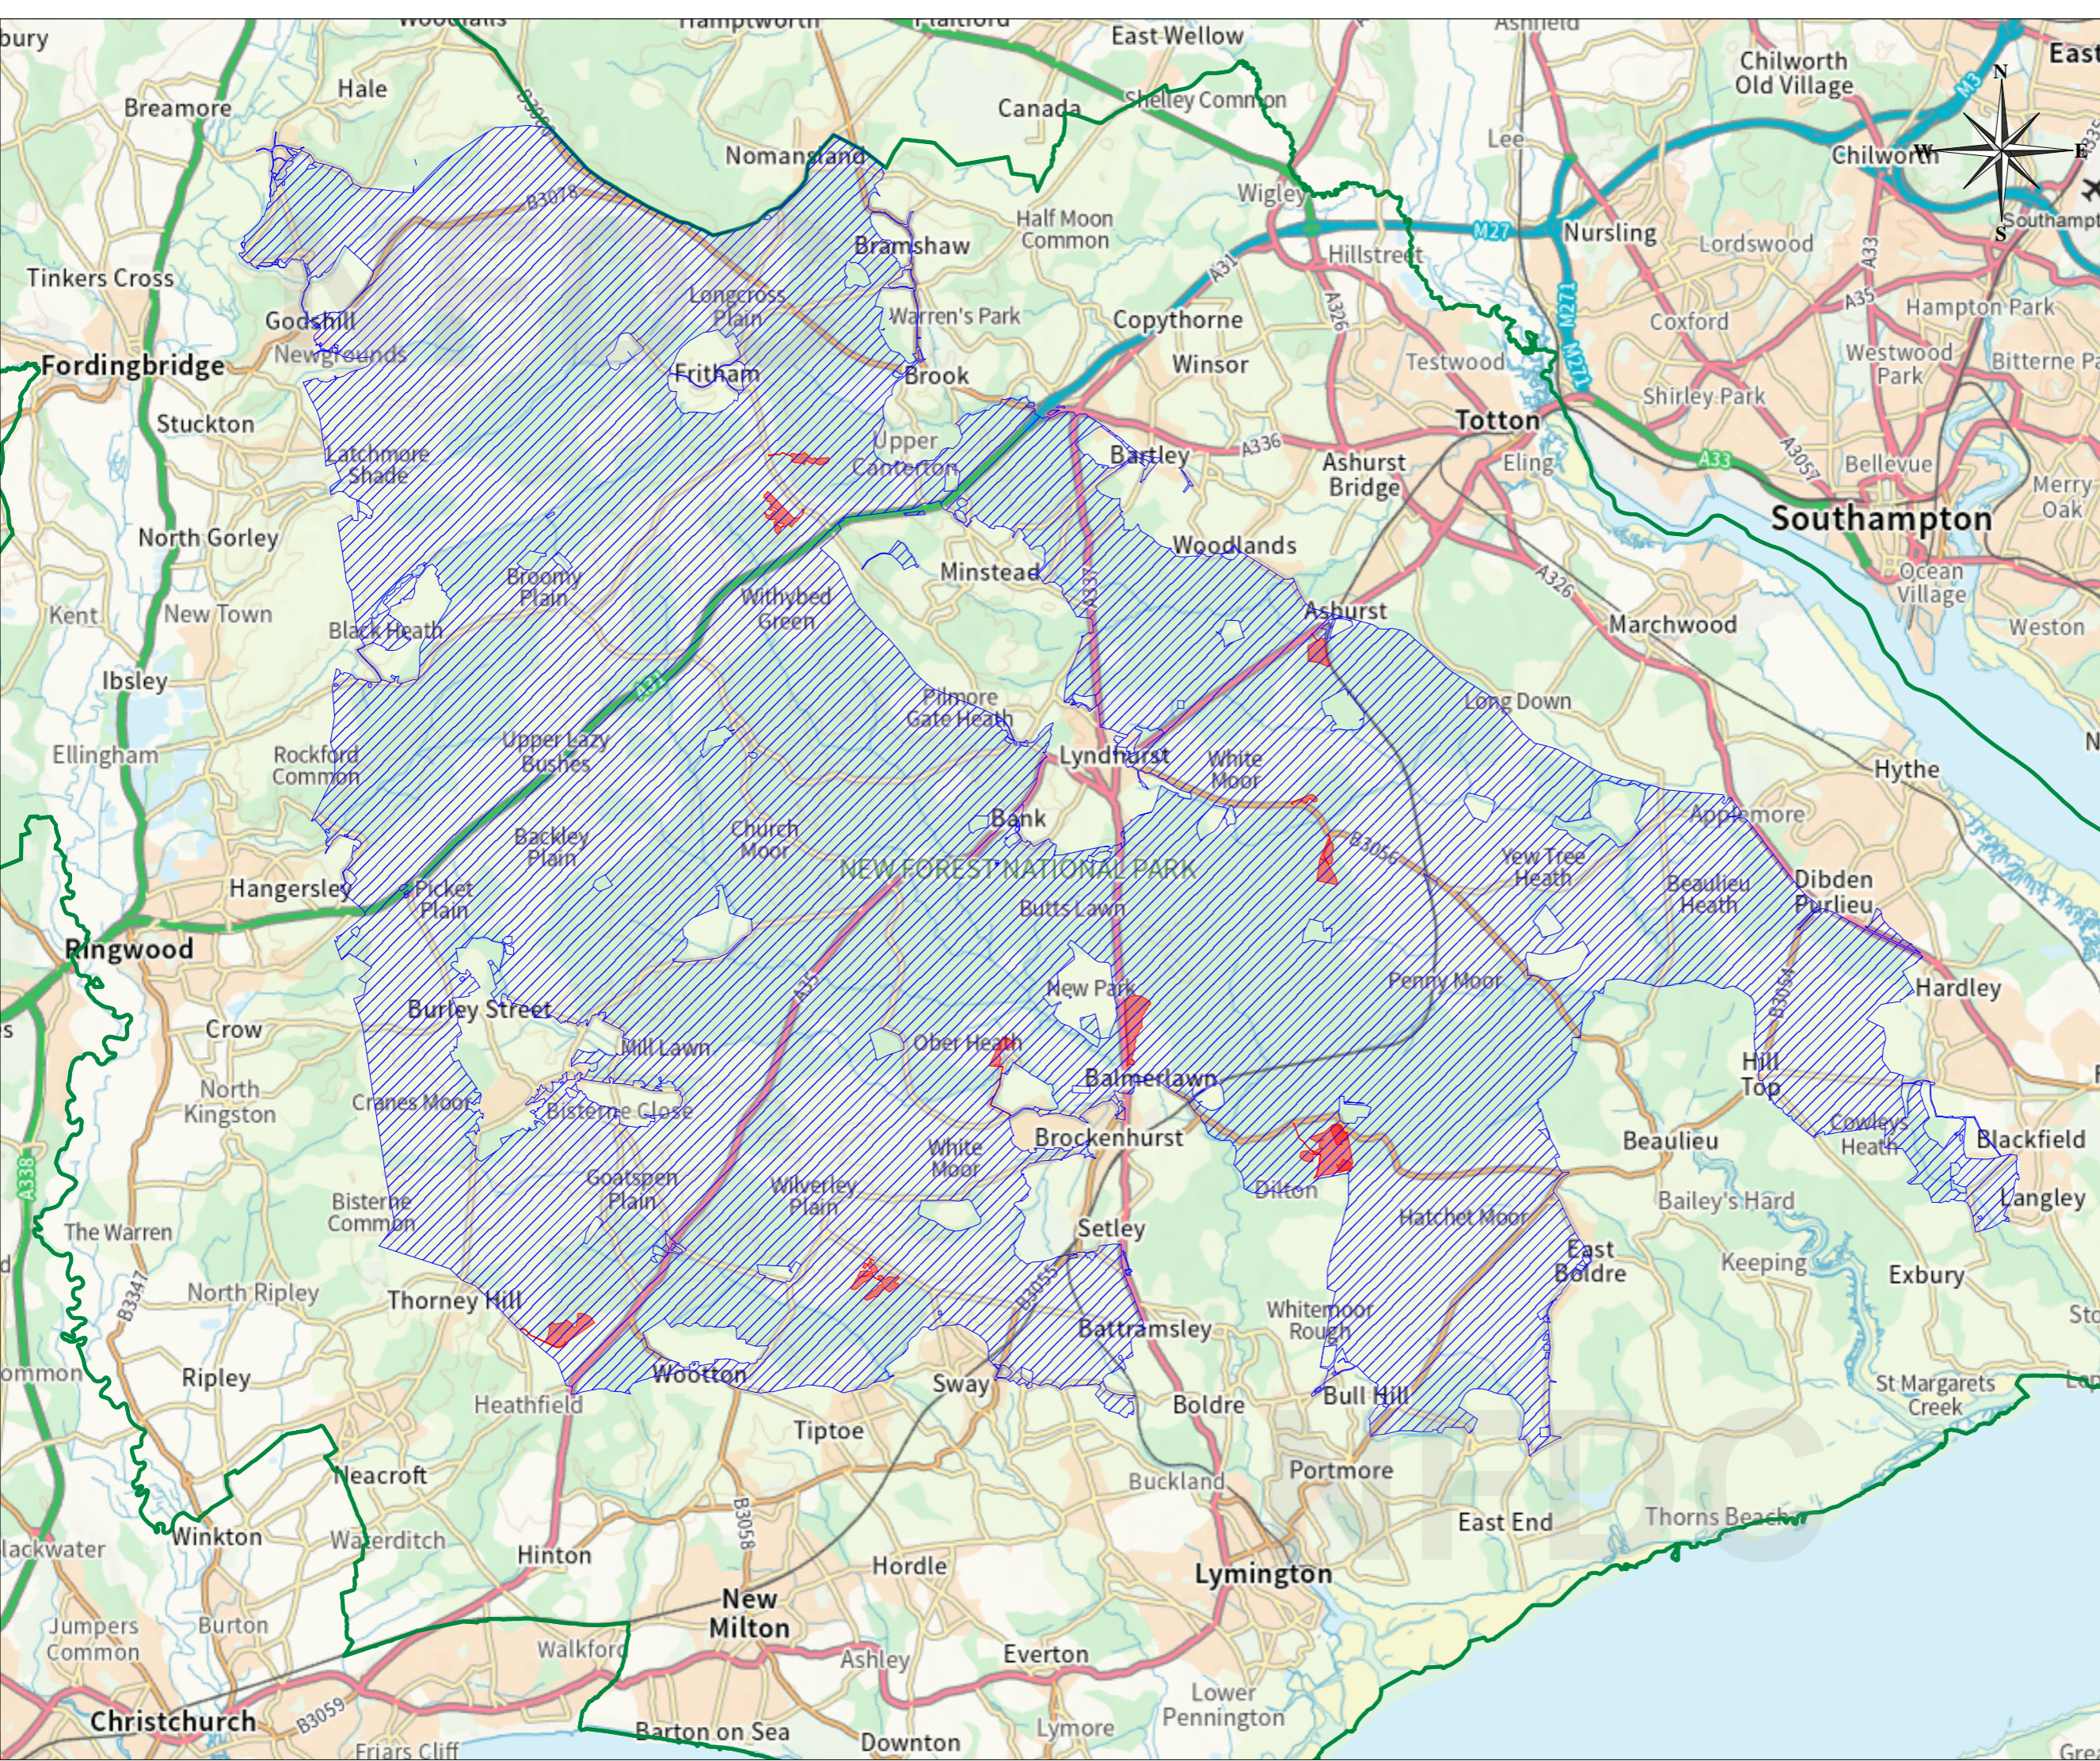

New Forest

DISTRICT COUNCIL

Tel: 023 8028 5000
www.newforest.gov.uk

THE NEW FOREST PUBLIC SPACES PROTECTION ORDER 2022 (NO.1)

Overview Map

-  Restricted Area
-  Forestry England Campsites
-  District Boundary

Scale 1:100000

© Crown copyright and database rights 2022
Ordnance Survey 100026220